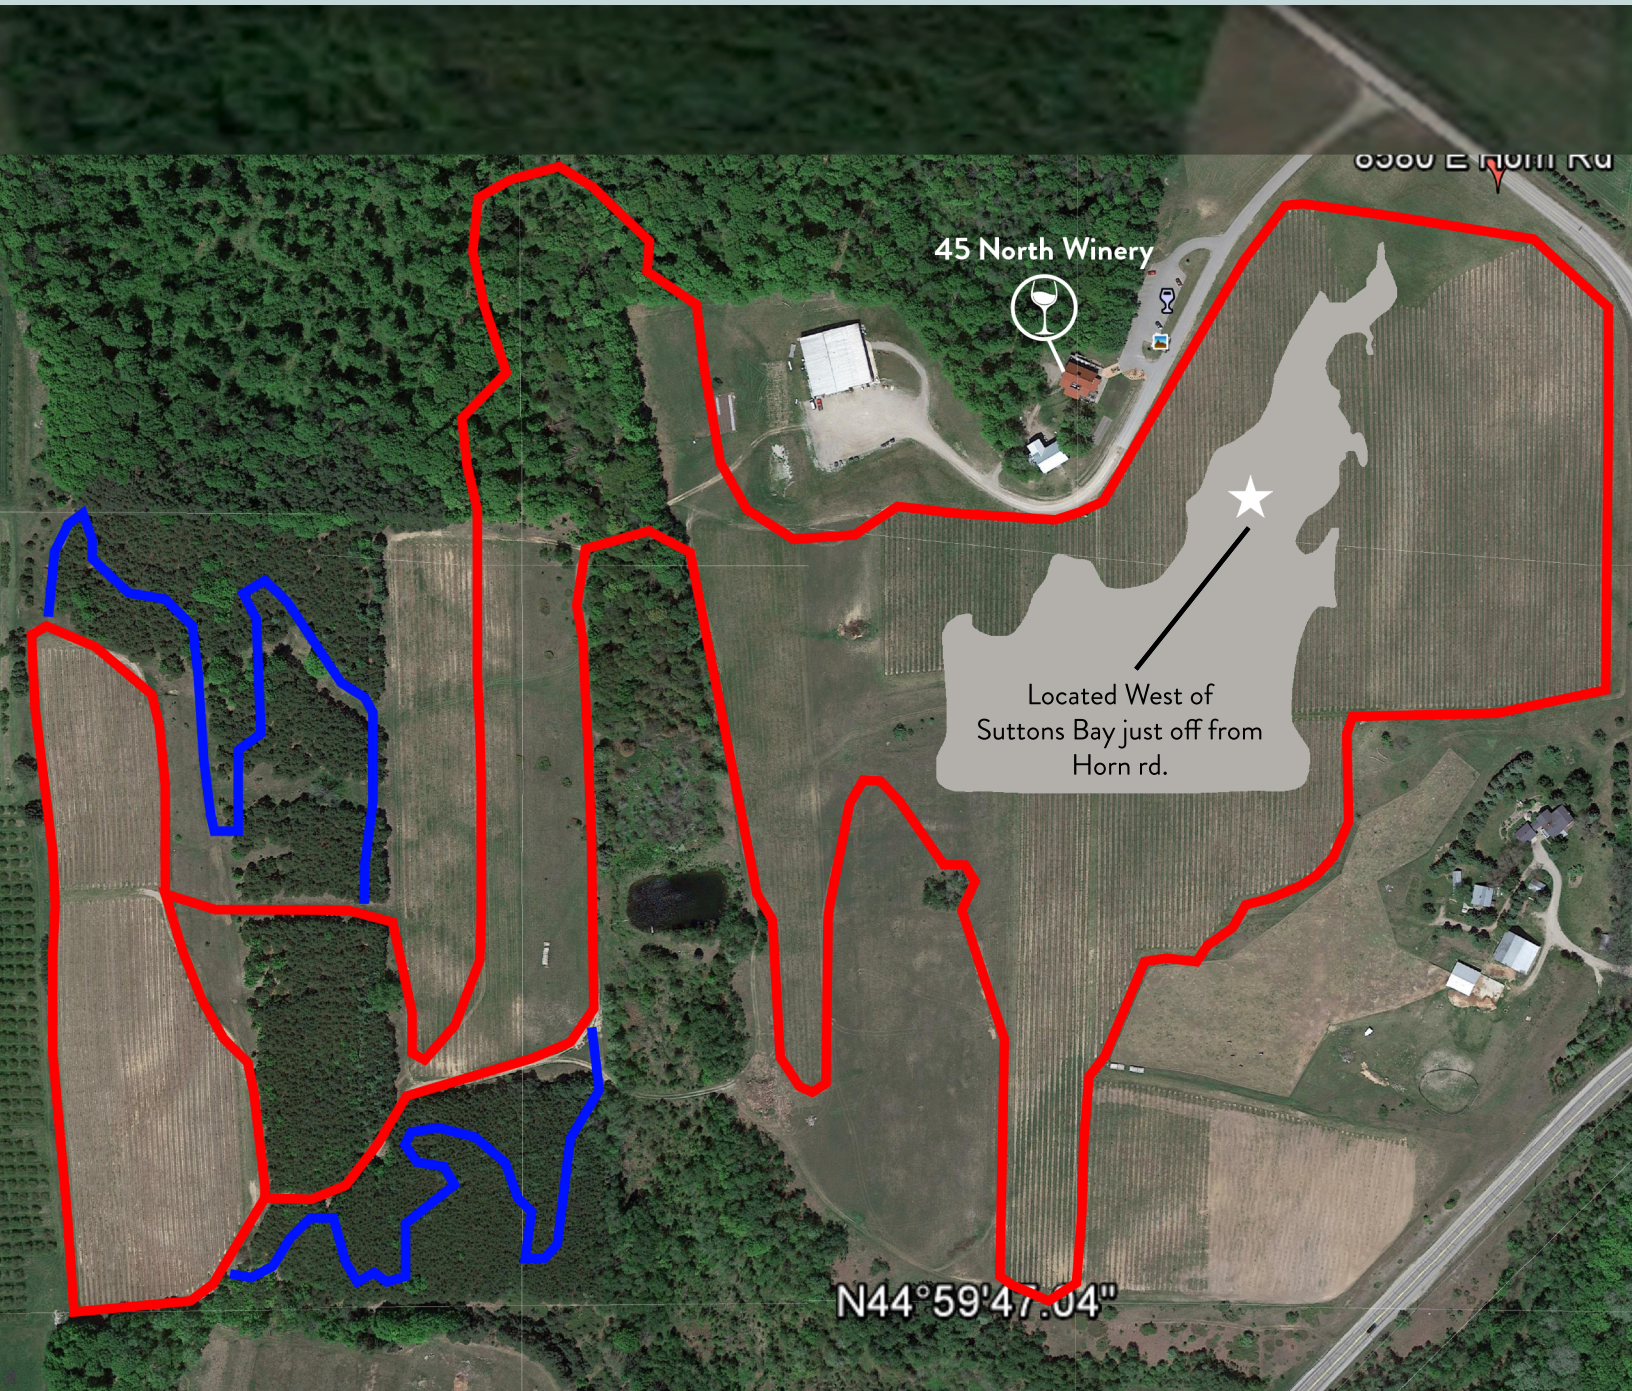

45 NORTH WINERY TRAIL

LEELANAU WINTER
ADVENTURE GUIDE

SUTTONSBAYBIKES.COM 231.421.6815