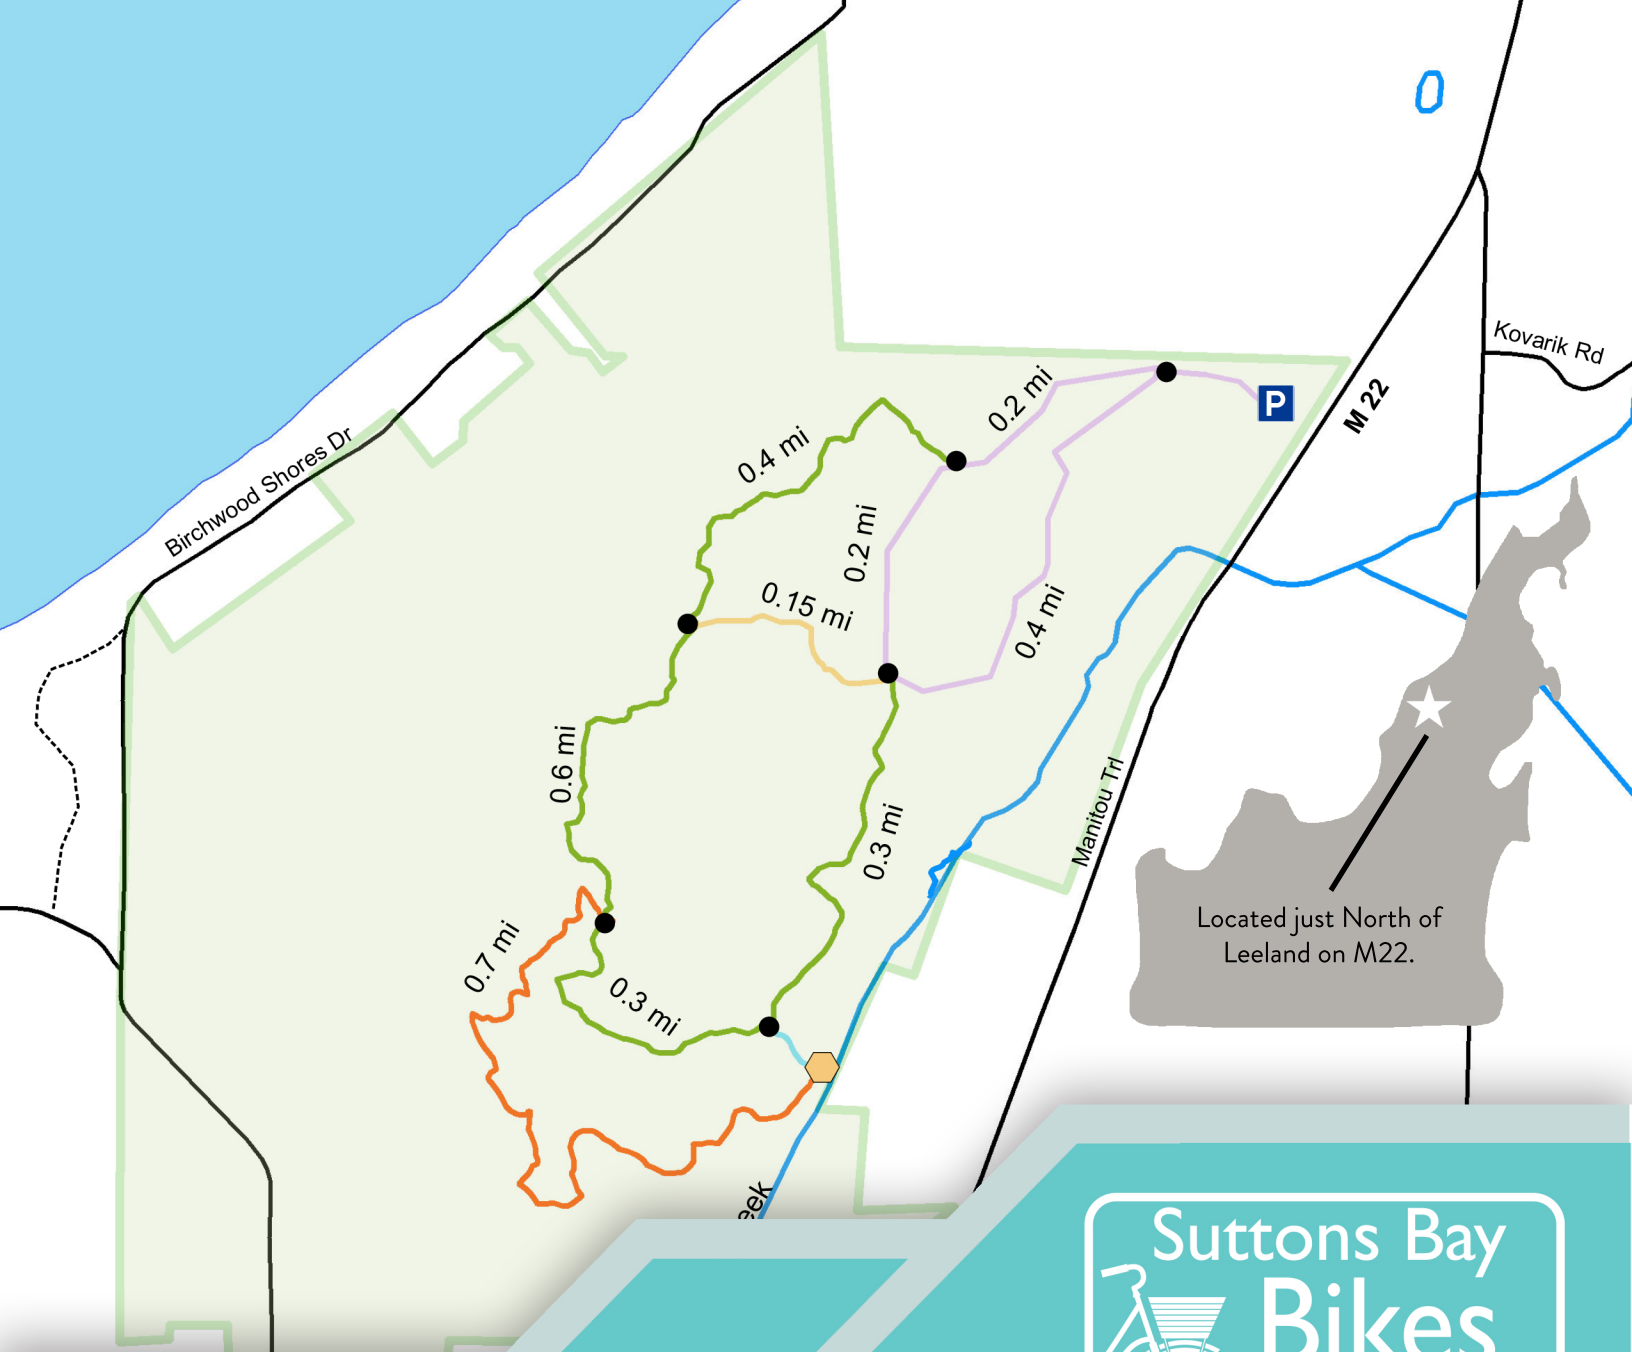

HOUDEK DUNES NATURE TRAIL

LEELANAU WINTER ADVENTURE GUIDE

-  Houdek Loop Trail (0.8 mi)
-  Forest Trail (1.6 mi)
-  Crossover Trail (0.15 mi)
-  Ridge Line Trail (0.7 mi, difficult terrain)
-  Houdek Creek Trail (0.05 mi)

-  Natural Area Boundary
-  Houdek Creek
-  Houdek Creek Platform

  Miles
0 0.05 0.1 0.2 0.3 0.4 0.5

**Suttons Bay
Bikes**
Grand Traverse
Bike Tours